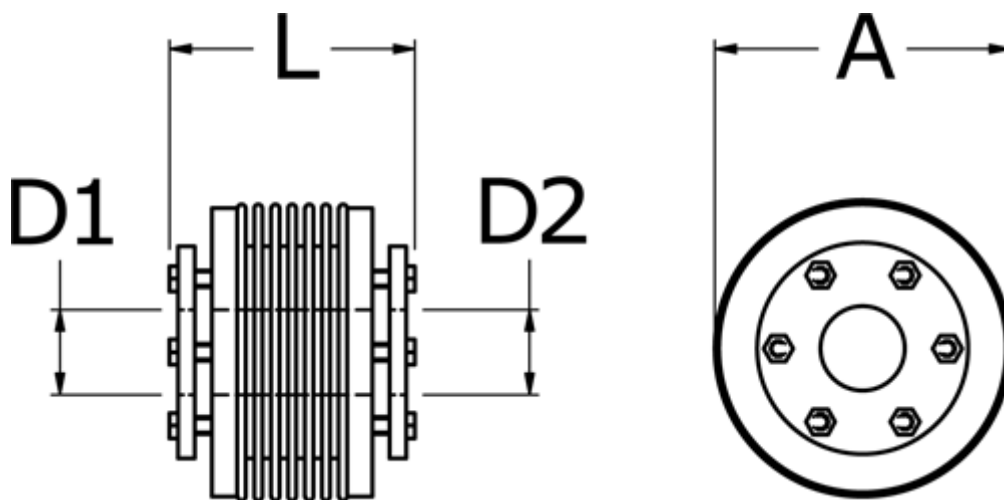

# Data Sheet

Article number: 3330500600731820

Description: Bellow coupling type 5 size60  
Length 73 mm, bore 18/20 mm

## Measures

A	= 66
D1	= 18
D2	= 20
L	= 73
Nom. torque NM (Tkn)	= 60